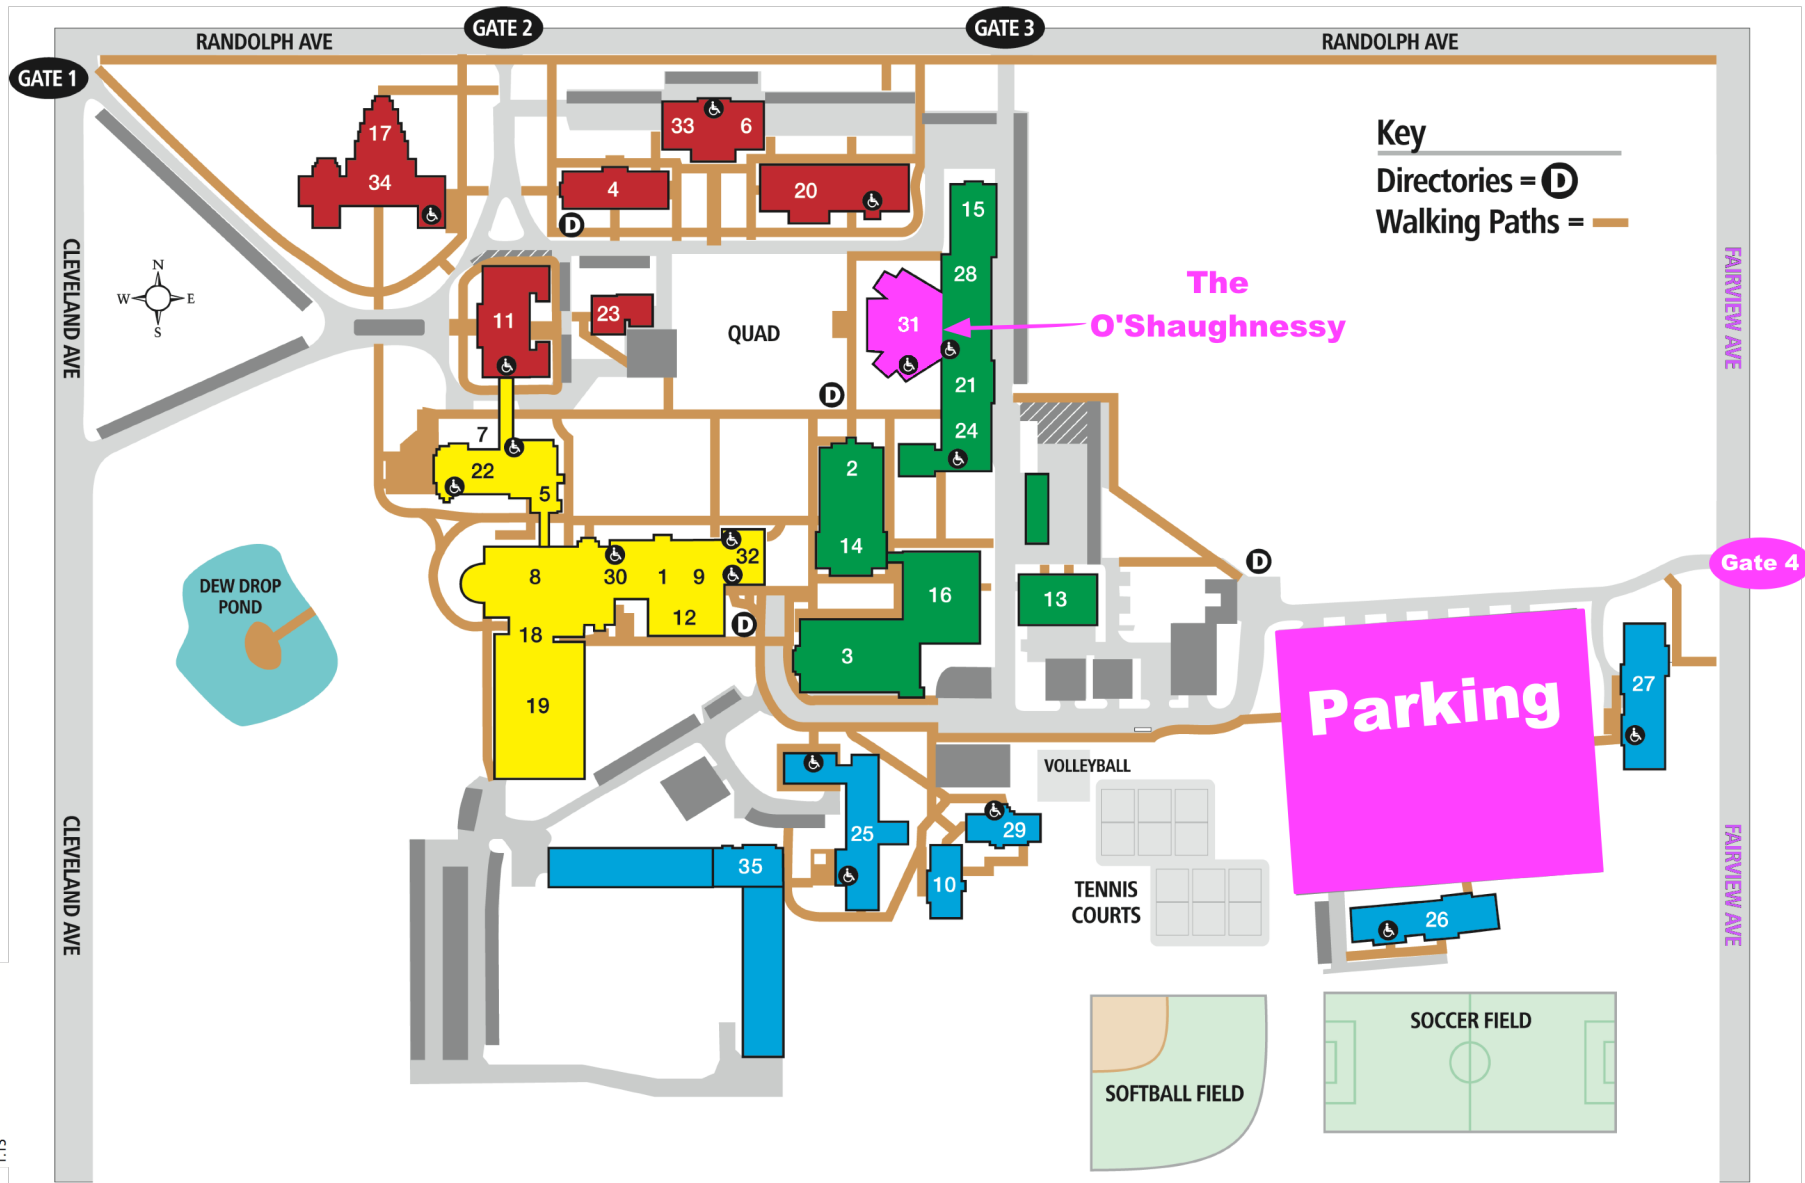

St. Paul Campus

1.13

Bookstore	1	Convenience Store	9	Jeanne d'Arc Auditorium	17	St. Mary Hall & Early Childhood Center	25	U.S. Post Office	32
Business Administration	2	Crandall Hall	10	Learning Commons	18	Sister Alberta Apartments	26	Visual Arts Building	33
Butler Sports & Fitness Center	3	Derham Hall	11	Library	19	Sister Georgia Apartments	27	Whitby Hall	34
Caecilian Hall	4	Dining Room	12	Mendel Hall	20	Speech Building	28	Morrison and Rauenhorst Residence Halls	35
Campus Ministry	5	Facilities Building	13	Music Building	21	Stanton Hall	29		
Catherine G. Murphy Gallery	6	Fontbonne Hall	14	Our Lady of Victory Chapel	22	Student Center	30		
Center for Montessori Programs	7	Frey Theater	15	Public Safety	23	The O'Shaughnessy	31		
Coeur de Catherine	8	Health & Wellness Clinic	16	Recital Hall	24				